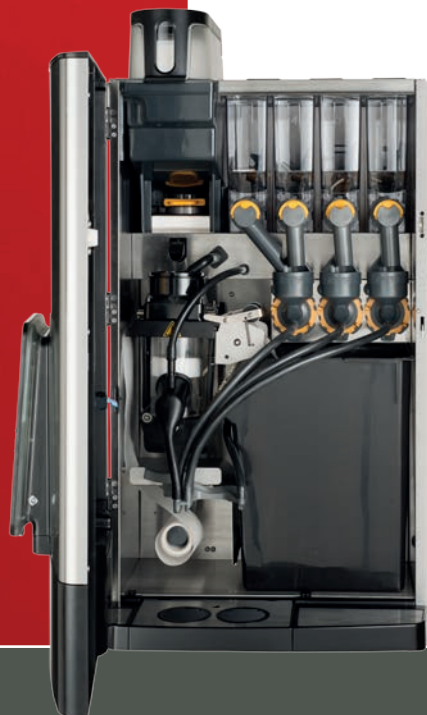

## You can taste the quality

The professional fresh brew series of Bravilor Bonamat brews coffee from ground coffee or coffee beans, depending on which machine you choose. At Bravilor Bonamat our aim is always to ensure you receive a high quality product. Therefore the fresh brew series is made of high-quality materials and is energy efficient; its been given energy rating "A" in accordance with the industry standard EVA-EMP3.0b. The machine is user-friendly and easy to operate. Moreover the design of the fresh brew machine makes it a real eye-catcher; with its sleek stainless steel design and backlit display it's at home in every environment.

## Featuring

- Individual drink settings — e.g. you can set the volume (ml) of each beverage.
- Low maintenance services — thanks to the automatic descaling and rinsing programme.
- Unique hot water system — the machine is less sensitive to scaling.
- Smart counters — warn you when the waste bin is full or descaling is necessary, and show you the daily/cumulative use.
- Separate hot water outlet.
- Sliding drip-tray.
- Choice of volume — choose your own size of cup, mug or decanter.

## ■ FreshOne

The perfect solution for serving cups, mugs and decanters of black coffee at the push of a button. This machine features only a single large canister for ground coffee. It also has a separate hot water outlet for tea. With its choice of Mild, Regular, Strong and Extra Strong the FreshOne satisfies everyone's personal taste in coffee.

## ■ FreshOne G

The FreshOne G is similar to the FreshOne, but features a single large canister for coffee beans. The FreshOne G has a high-quality grinder ensuring that each cup of coffee is prepared using freshly ground beans, thereby improving the quality and freshness of your cup of coffee.