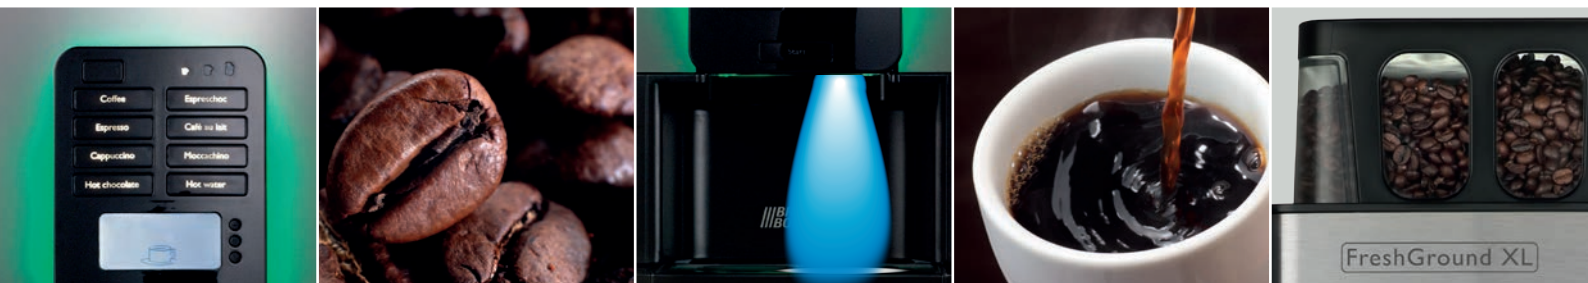

LED backlight

You can set any colour or choose one of the five pre-set colours. Give your fresh brew machine a personal touch to match any environment!

Cup spotlight

As soon as you select a drink, the machine lights up the spot to place your cup. An indicator lamp tells you when your drink is ready.

Bean-to-cup

The transparent bean canister on top of the FreshOne G and FreshGround machines certainly improves the *fresh bean-to-cup experience*.